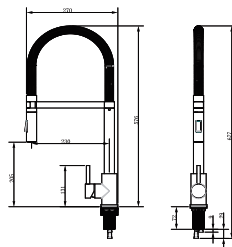

IND SS2

REF: CH35SS2501NX