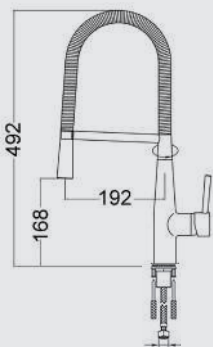

EasyLife

Flexyform