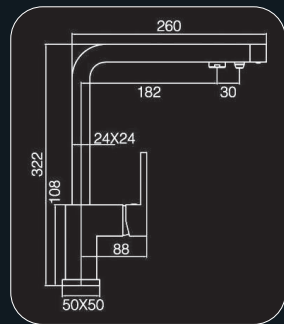

OSMOSIS

ALFA4

● REF: A43524M501CR Cromo|Chrome

*Consulte para más acabados