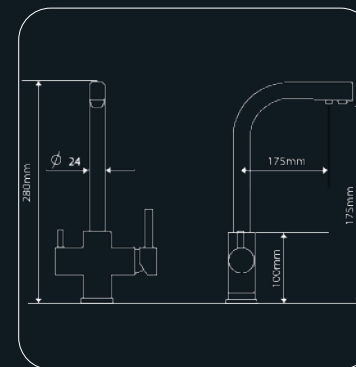

ALFA2 eco

- REF: A2E3524M501CR Cromo|Chrome
- REF: A2E3524M501BL Blanco|White
- REF: A2E3524M501NE Negro|Black

Martí
1921
spain