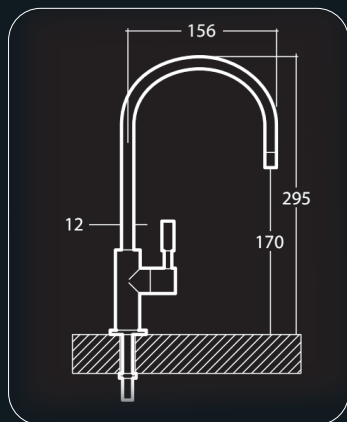

OSMOSIS

La gama de grifos para cocina con capacidad de osmotización, suma a los conceptos técnicos, constructivos y de calidad Un nuevo argumento: el diseño. Formas que decoran su cocina, y aportan agua sin sabor a nada mas que agua.

The series of taps for kitchen with capacity of osmosis ,adds to the technical concepts,constructive, and of quality, a new Argument: the desing. Shapes that decorate your kitchen and provide wather without flavor to anything but wáter.

MRT ingeniering

Según Laboratorio Certificado, norma ISO9001 Nº EC-0462/04, inscrito en los registros de laboratorio acreditados de la Generalitat de Catalunya, sección laboratorio acreditado LSA-152-04, grifos osmóticos a ensayo de Seguridad: Accionant apto para el consumo.