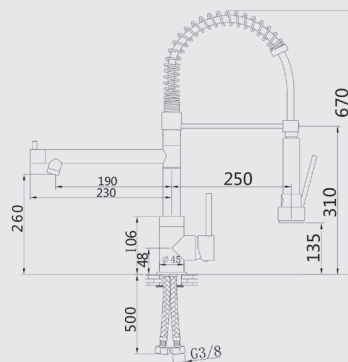

EasyLife

Flexyform

Martí
1921
Spain

CHEF

REF: CH67035TEL503CR

● Cromo | Chrome

CHEF

REF: CH67035TEL503NKM

● NiquelCepillado | Nickel Brushed

Grifería de Cocina Semi-Industrial 2 salidas

- Fabricado en Latón con muelle ultra resistente
- Acabado Cromado sistema Icewind
- Caño Dirigible reforzado con trenza acerolnox AISI316
- Teleducha Pro con sistema Stop
- Cartucho Cerámico de 35mm
- Montura Cerámica ON/OFF 90° indeseable
- Conexiones flexibles de 3/8" y 360mm certificadas
- Sistema de fijación de seguridad ProFix

- Semi-Industrial Sink mixer with lateral spout
- All Brass and strong spring
- Chrome finish Icewind system
- Extensible and Swivel Spout 360° sistem,
- Pro shower with stp system
- 35mm ceramic cartritge
- M-10 3/8" - 360mm flexible hoses
- ProFix security fix system

Semi Industriales