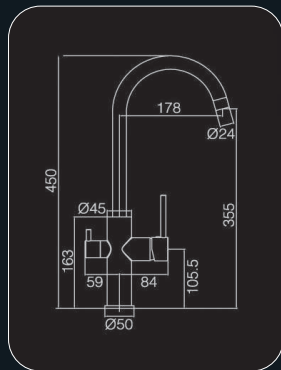

OSMOSIS

Martí
1921
spain

ALFA2

- REF: A23524M501 Metal|Metal
- REF: A23524M501 Oro|Gold
- REF: A23524M501 RAL Martí1921