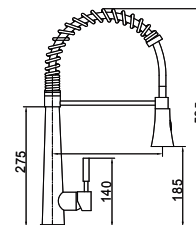

GRANADA SS
Abatible