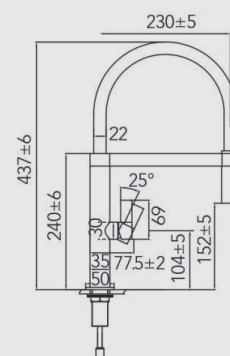

EasyLife

Flexyform

Martí
1921
spain

Grifo de cocina funcional EasyLive Inspired

Caño EasyForm con funda de Silicona Higiénica extra resistente en acabados blanco y negro, en cromo muelle ultra resistente.

Sistema giratorio 360°

Teleducha dirigitge

Cartucho Cerámico de 25mm

Conexiones flexibles de 3/8" y 500mm certificadas

Sistema de fijación de seguridad EasyConnect

Functional Sink mixer EasyLive inspired

All Brass and strong spring in chrome finish, in black and white higienic and ultra resistant silicone spout.

Extensible and Swivel Spout 360° sistem,

35mm ceramic cartritge

M-10 3/8" - 500mm flexible hoses

EasyConnect security fix system