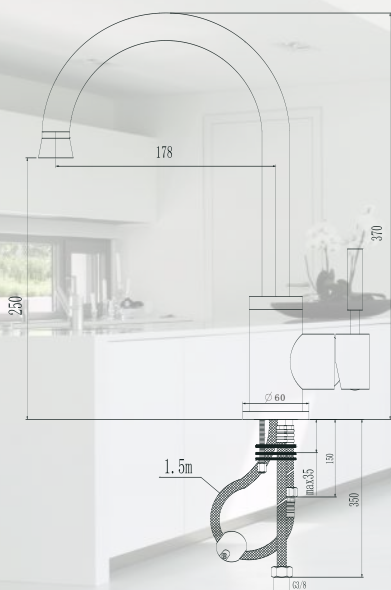

Extensible and Swivel Spout 360° sistem,

35mm ceramic cartritge

M-10 3/8" - 500mm flexible hoses

EasyConnect security fix system

REF: PC35TEL502NKM

● NiquelCepillado | Nikel Brushed

EasyLife

Marti
1921
spain