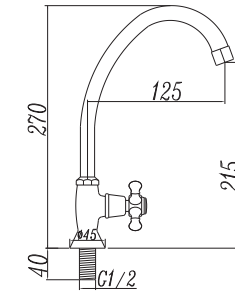

Jardín/office

Martí
1921
spain

- REF: 19D-22H500CR Cromo|Chrome
- REF: 19D-22H500PV PlataVieja|OldSilver
- REF: 19D-22H500BR Bronce|Bronze
- REF: 19D-22H500CO Cobre|Copper
- REF: 19D-22H500RU Rústico|Rustique

- REF: 19D-22H521CR Cromo|Chrome
- REF: 19D-22H521PV PlataVieja|OldSilver
- REF: 19D-22H521BR Bronce|Bronze
- REF: 19D-22H521CO Cobre|Copper
- REF: 19D-22H521RU Rústico|Rustique