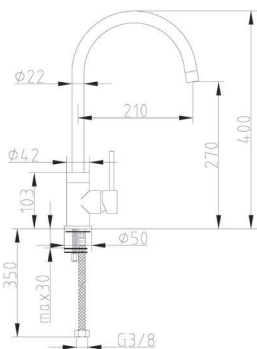

Classic GRANADA