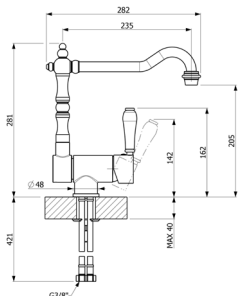

Old Series Majestic Abatible

Marti
1921
Spain

Abatible

- REF: MJ4024M504CR Cromo|Chrome
- REF: MJ4024M504BR Bronce|Bronze
- REF: MJ4024M504CO Cobre|Cooper
- REF: MJ4024M504RU Rustico|Rustique

Retro - Abatible