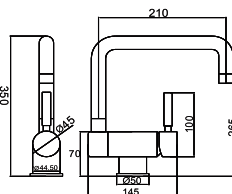

REF: 664022H504NX