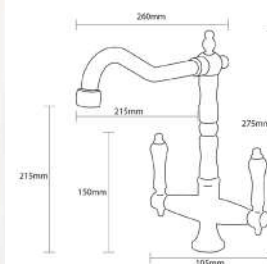

Old Series Carabela 2.0

Martí
1921
spain

- REF: CADD24M501CR Cromo|Chrome
- REF: CADZ24M501BR Bronce|Bronze
- REF: CADZ24M501CO Cobre|Cooper
- REF: CADZ24M501RU Rustico|Rustique