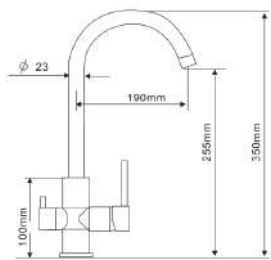

OSMOSIS

ALFA2 eco

- REF: A2E3524M501CR Cromo|Chrome
- REF: A2E3524M501BL Blanco|White
- REF: A2E3524M501NE Negro|Black

Martí
1921
spain

ALFA3

- REF: A33524M501CR Cromo|Chrome
- REF: A33524M501BL Blanco|White
- REF: A33524M501NE Negro|Black

*Consulte para más acabados