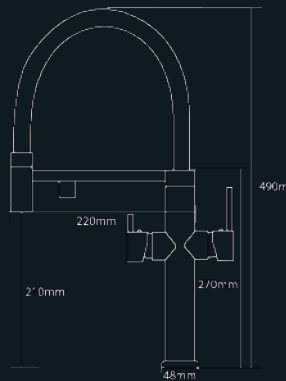

OSMOSIS

IRIS

Martí
1921
spain

La gama de grifos para cocina con capacidad de osmotización, suma a los conceptos técnicos, constructivos y de calidad Un nuevo argumento: el diseño. Formas que decoran su cocina, y aportan agua sin sabor a nada mas que agua.

The series of taps for kitchen with capacity of osmosis ,adds to the technical concepts,constructive, and of quality, a new Argument: the desing. Shapes that decorate your kitchen and provide wather without flavor to anything but wáter.

- REF: IROSMTEL503NENE Negro|Black
- REF: IROSMTEL503CRNE CromoNegro|ChromeBlack
- REF: IROSMTEL503NKNE NiquelNegro|NikelBlack
- REF: IROSMTEL503CRBL CromoBlanco|ChromeWhite
- REF: IROSMTEL503NKBL NiquelBlanco|NikelWhite
- REF: IROSMTEL503NKRJ NiquelRojo|NikelWhite

MRT ingeniering

Según Laboratorio Certificado, norma ISO9001 Nº EC-0462/04, inscrito en los registros de laboratorio agroalimentario privados de la Generalitat de Catalunya, sección laboratorio autorizada LSA-192-04, grifos osmóticos a ensayo de Seguridad: Afectados sólo para el consumo.