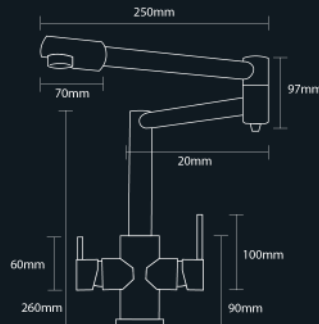

REF: AROSMTEL503NKM

● NiquelCepillado|NikelBrushed

La gama de grifos para cocina con capacidad de osmotizacion, suma a los conceptos técnicos, constructivos y de calidad Un nuevo argumento: el diseño. Formas que decoran su cocina, y aportan agua sin sabor a nada mas que agua.

The series of taps for kitchen with capacity of osmosis ,adds to the technical concepts,constructive, and of quality, a new Argument: the desing. Shapes that decorate your kitchen and provide wather without flavor to anything but wáter.

MRT ingeniering