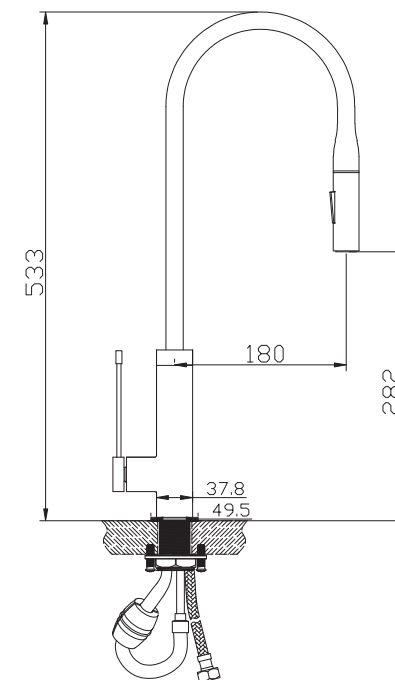

Easylife

Martí
1921
spain

TRIBECA EXTRAIBLE

REF: TR25TEL502NEORS

● Negro Oro Rosa | Black