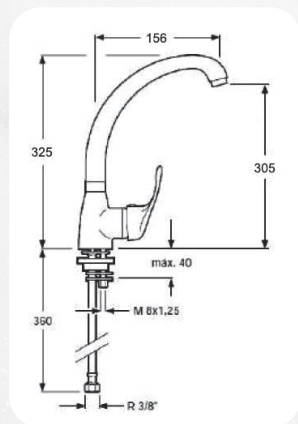

Classic RIALTO SuperEco

Caño de latón.
Cartucho cerámico de 40mm.
Aireador EconSystem. Antical.
Conexión flexible de 3/8" y 360mm.
Sistema easy connect.
Supera UNE-EN 817.

Brass spout.
40mm ceramic cartridge.
EconSystem areator.
Easy Connect system fixing.
Certified flexible 3/8" inlet pipes 360mm.
Beats the UNE-EN 817

MRT ingeniering