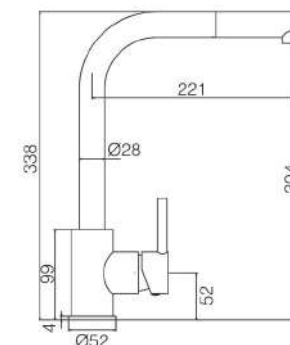

GRANADA EXTRAIBLE

REF: 6635TEL504CR

● Cromo | Chrome

Semi Industriales

GRANADA_{minim}

EXTRAIBLE

Martí
1921
spain

REF: 6635TEL502CR