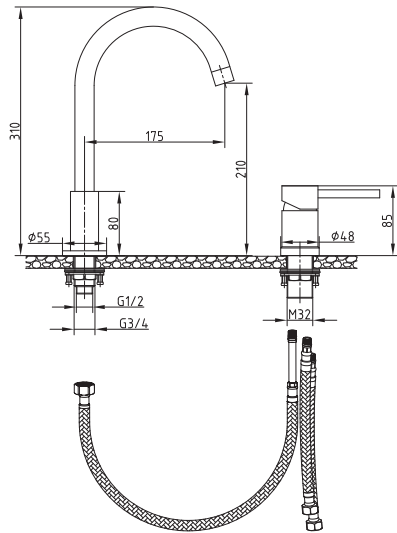

Classic GRANADA

REF: 663522H502CR

Cromo|Chrome

REF: 663522H502NE

● Negro|Black

REF: 663522H502BL

○ Blanco|White