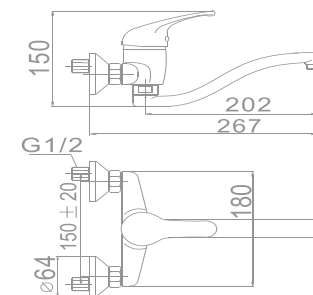

RIALTO

150mm

REF: 824024M52315CR

● Cromo|Chrome