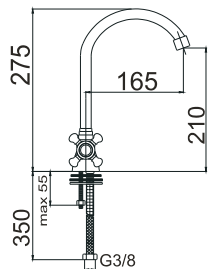

Old Series

1921.2.0

Martí
1921
spain

1. Retro - Sobre Repisa
2. REF: 192DD22H101CR Cromo|Chrome
   - REF: 192DD22H101NE Negro|Black
   - REF: 192DD22H101PV Plata vieja|Old plate
   - REF: 192DD22H101BR Bronce|Bronze
   - REF: 192DD22H101CO Cobre|Cooper
   - REF: 192DD22H101RU Rustico|Rustique