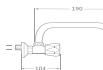

PARIS

110mm caño de 190

REF: 60DD22H5221119CR

● Cromo|Chrome

110mm caño de 235

REF: 60DD22H5221123CR

● Cromo|Chrome

PARIS