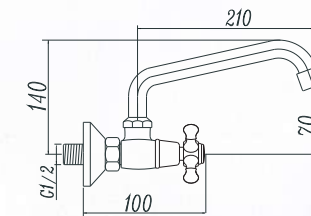

Jardín/office

Martí
1921
spain

- REF: 19D-22H500CR Cromo|Chrome
- REF: 19D-22H500PV PlataVieja|OldSilver
- REF: 19D-22H500BR Bronce|Bronze
- REF: 19D-22H500CO Cobre|Copper
- REF: 19D-22H500RU Rústico|Rustique

- REF: 19D-22H521CR Cromo|Chrome
- REF: 19D-22H521PV PlataVieja|OldSilver
- REF: 19D-22H521BR Bronce|Bronze
- REF: 19D-22H521CO Cobre|Copper
- REF: 19D-22H521RU Rústico|Rustique