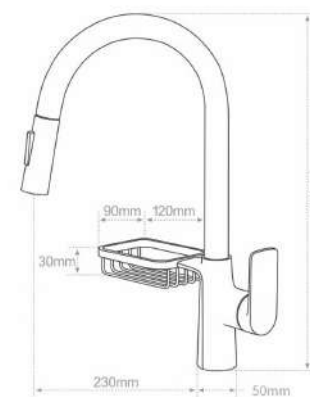

Cartucho Cerámico de 35mm

Conexiones flexibles de 3/8" y 500mm certificadas

Sistema de fijación de seguridad EasyConnect

Functional Sink mixer EasyLive inspired

All Brass and strong spring in chrome finish, in black and white higienic and ultra resistant silicone spout.

Extensible and Swivel Spout 360° sistem,

35mm ceramic cartritge

M-10 3/8" - 500mm flexible hoses

EasyConnect security fix system

REF: PC35TEL502NKM

● NiquelCepillado | Nikel Brushed

EasyLife

Marti
1921
spain