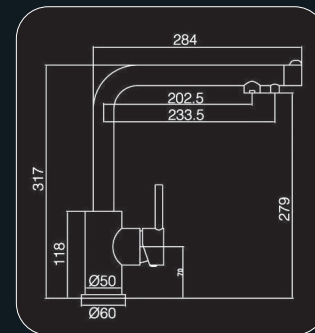

ALFA5

● REF: A53524M501CR Cromo|Chrome

*Consulte para más acabados

Martí
1921
spain