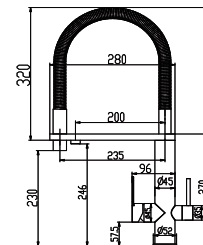

REF: A635TEL502NX