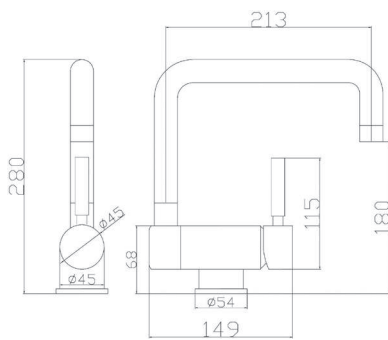

Martí
1921
Spain

Classic GRANADA

abatible