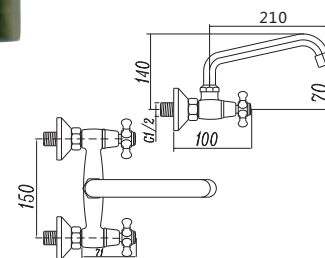

1921 Mural

- REF: 19DD22H522CR Cromo|Chrome
- REF: 19DD22H522PV Plata vieja|Old plate
- REF: 19DD22H522BR Bronce|Bronze
- REF: 119DD22H522CO Cobre|Cooper
- REF: 19DD22H522RU Rustico|Rustique
- REF: 19DD22H522RUCO Rustico cobreado|Copper Rustique