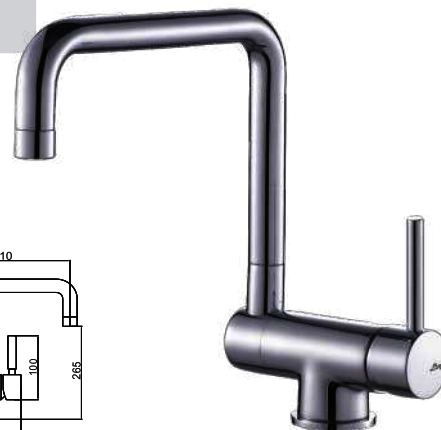

REF: 664022H504NX