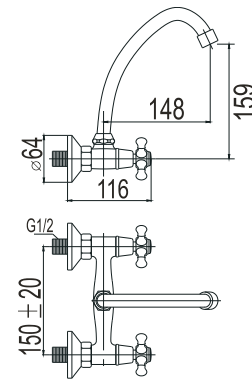

Old Series

1921
1921.61

Martí
1921
spain

1921

Mural, CañoAlto

- REF: 19CDD22H522CCR Cromo|Chrome
- REF: 19CDD22H522CPV Plata vieja|Old plate
- REF: 19CDD22H522CBR Bronce|Bronze
- REF: 19CDD22H522CCO Cobre|Cooper
- REF: 19CDD22H522CRU Rustico|Rustique
- REF: 19CDD22H522CRUCO Rustico cobreado|Copper Rustique