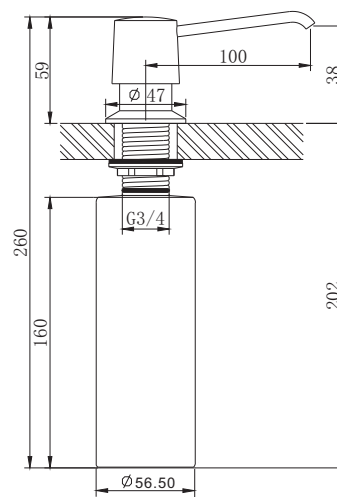

JAB
Empotrada

REF: JAB260CR

● Cromo|Chrome

JABblack
Empotrada

REF: JAB260NE

● Negro|Black