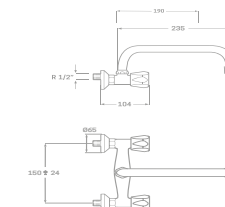

115mm caño de 190

REF: 60DD22H5221519CR

● Cromo|Chrome

115mm caño de 235

REF: 60DD22H5221523CR

● Cromo|Chrome

Murales

Classic