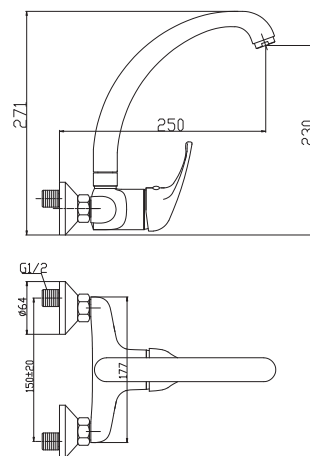

Wall mounted Sink

RIALTO

110mm

REF: 824024M52211KCR

● Cromo|Chrome

150mm

REF: 824024M52215KCR

● Cromo|Chrome