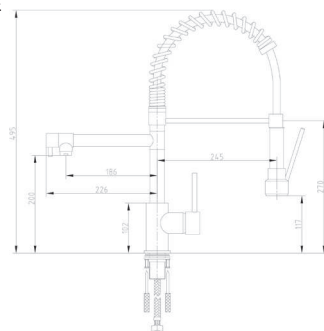

CHEFosmosis

REF: CH495OSMTEL503CR

REF: CH495OSMTEL503NE

● Cromo | Chrome

● Negro | Black