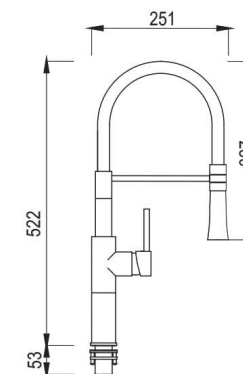

EasyLife

Flexyform

Grifo de cocina funcional EasyLive Inspired

Caño EasyForm con funda de Silicona Higiénica extra resistente

Sistema giratorio 360°

Teleducha de 2 funciones Anticalcáreo

Carúchó Cerámico de 35mm

Conexiones flexibles de 3/8" y 500mm certificadas

Sistema de fijación de seguridad ProFix

Functional Sink mixer EasyLive inspired
Hygienic and ultra resistant silicone spout.
Extensible and Swivel Spout 360° sistem,
35mm ceramic cartridge
M-10 3/8" - 500mm flexible hoses
ProFix security fix system

IRIS

Martí
1921
spain

REF: IR35TEL503CRNE REF: IR35TEL503CRAM

● Negro|Black ● Amarillo|Yellow

REF: IR35TEL503CRBL REF: IR35TEL503CRVE

○ Blanco|White ● Verde|Green

REF: IR35TEL503CRRJ REF: IR35TEL503CRGN

● Rojo |Red ● Granate |Garnet

REF: IR35TEL503CRNA REF: IR35TEL503CRGS

● Naranja|Orange ● Gris |Grey

REF: IR35TEL503CRAZ REF: IR35TEL503CRAL

● Azul |Blue ● Azul Claro |Light Blue

MRT ingeniering