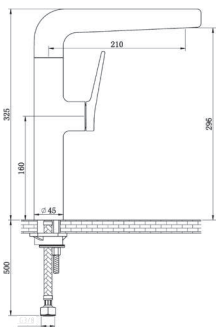

Martí
1921
Spain

Atracción GT

Grifo de cocina Exclusivo

- Caño fundido con sistema giratorio 360°
- Aireador Especial Anticalcáreo
- Cartucho Cerámico de 35mm
- Conexiones flexibles de 3/8" y 500mm certificadas
- Sistema de fijación 1 Espiga TopFix
- Refuerzo bajo encimera

- Exclusive Sink mixer
- Swivel Spout 360° sistem,
- 35mm ceramic cartridge
- M-10 3/8" - 500mm flexible hoses
- TopFix security fix system

Sobre Repisa Exclusivos

MRT ingeniering