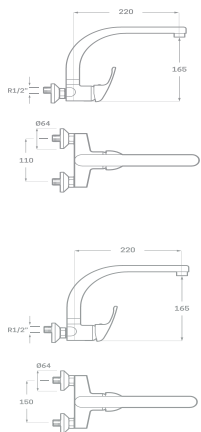

Classic

Wall mounted Sink

RIALTO

110mm

REF: 824024M52211KCR

● Cromo|Chrome

150mm

REF: 824024M52215KCR

● Cromo|Chrome