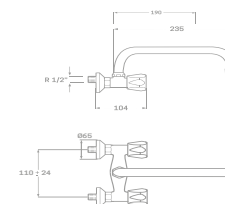

PARIS

110mm caño de 190

REF: 60DD22H5221119CR

● Cromo|Chrome

110mm caño de 235

REF: 60DD22H5221123CR

● Cromo|Chrome

PARIS