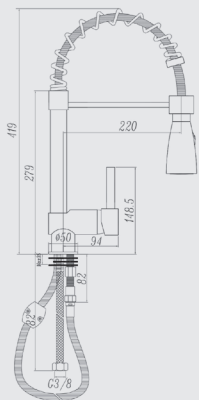

EasyLife

Flexyform

Grifería de Cocina Semi-Industrial

- Teleducha dos funciones.
- Cartucho cerámico 40mm
- Caño dirigible.
- Flexo cromado alta seguridad
- Trenza en acero inox AISI 316
- Conexiones flexibles certificadas
- Fijación de alta seguridad.

- Hand shower two functions
- 40mm ceramic cartridge
- Orientable spout
- Braid in stainless Steel aisi316
- Certified connections certified
- Hig security fixing system