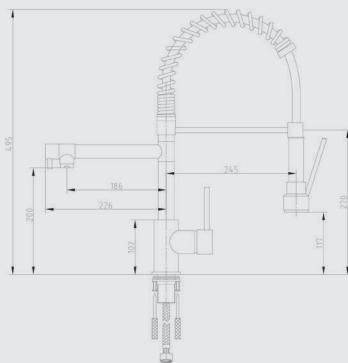

EasyLife

Flexyform

Grifería de Cocina Semi-Industrial 2 salidas

Fabricado en Latón

Acabado Cromado sistema Icewind

Caño Dirigible reforzado con trenza acerolnox AISI316

Teleducha Pro con sistema Stop

Cartucho Cerámico de 35mm

Montura Cerámica ON/OFF 90° indigestable

Conexiones flexibles de 3/8" y 360mm certificadas

Sistema de fijación de seguridad ProFix

Semi-Industrial Sink mixer with lateral spout

All Brass and strong spring

Chrome finish Icewind system

Extensible and Swivel Spout 360° sistem,

Pro shower with stp system

35mm ceramic cartridge

M-10 3/8" - 360mm flexible hoses

ProFix security fix system