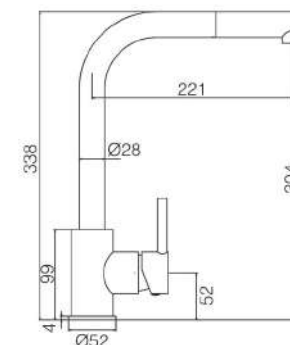

REF: 6635TEL504CR

● Cromo | Chrome

Semi Industriales

GRANADA_{minim}

EXTRAIBLE

Martí
1921
spain

REF: 6635TEL502CR

● Cromo|Chrome