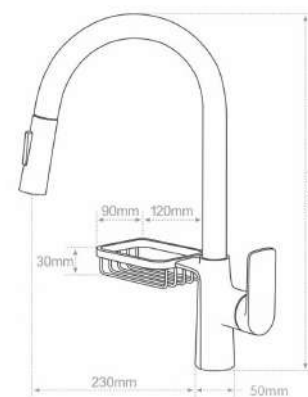

PRÁCTIC

EXTRAIBLE

Grifo de cocina funcional Extraible

Caño Extraible y con Doble Posición

Acabado Niquel Cepillado Mate

Sistema giratorio 360°

Teleducha dirigible

Cartucho Cerámico de 35mm

Conexiones flexibles de 3/8" y 500mm certificadas

Sistema de fijación de seguridad EasyConnect

Functional Sink mixer EasyLive inspired

All Brass and strong spring in chrome finish, in black and white higienic and ultra resistant silicone spout.

Extensible and Swivel Spout 360° sistem,

35mm ceramic cartritge

M-10 3/8" - 500mm flexible hoses

EasyConnect security fix system

REF: PC35TEL502NKM

● NiquelCepillado | Nikel Brushed