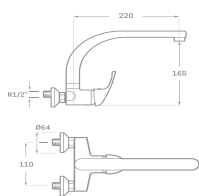

Classic

Wall mounted Sink

RIALTO

110mm

REF: 824024M52211KCR

● Cromo|Chrome