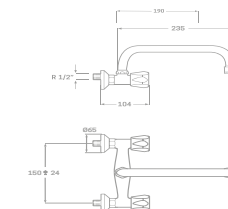

PARIS

115mm caño de 190
REF: 60DD22H5221519CR

● Cromo|Chrome

115mm caño de 235
REF: 60DD22H5221523CR

● Cromo|Chrome