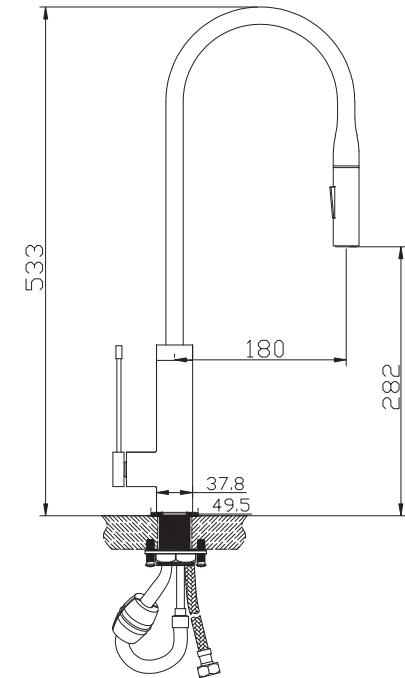

EasyLife

Martí
1921
spain

TRIBECA EXTRAIBLE

REF: TR25TEL502NEORS

● Negro Oro Rosa | Black