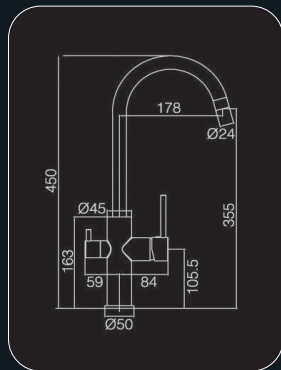

OSMOSIS

Marti
1921
spain

ALFA2

- REF: A23524M501 Metal|Metal
- REF: A23524M501 Oro|Gold
- REF: A23524M501 RAL Marti1921