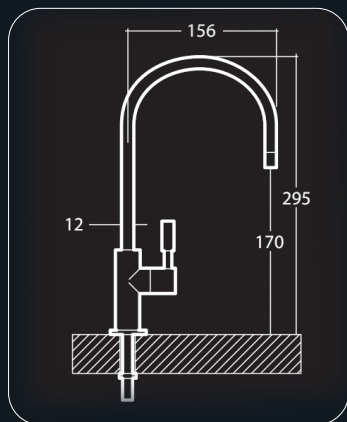

OSMOSIS

La gama de grifos para cocina con capacidad de osmotización, suma a los conceptos técnicos, constructivos y de calidad Un nuevo argumento: el diseño. Formas que decoran su cocina, y aportan agua sin sabor a nada mas que agua.

The series of taps for kitchen with capacity of osmosis ,adds to the technical concepts,constructive, and of quality, a new Argument: the desing. Shapes that decorate your kitchen and provide wather without flavor to anything but wáter.

MRT ingeniering

Según Laboratorio Certificado, norma ISO9001 Nº EC-0462/04, inscrito en los registros de laboratorio acreditados de la Generalitat de Catalunya, sección laboratorio acreditados LSA-152-04, grifos osmóticos a ensayo de Seguridad: Accionem sobre para el osmosis.