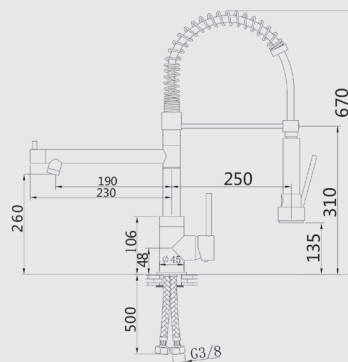

EasyLife

Flexyform

Martí
1921
spain

CHEF

REF: CH67035TEL503CR

● Cromo | Chrome

CHEF

REF: CH67035TEL503NKM

● NiquelCepillado | Nikel Brushed

Grifería de Cocina Semi-Industrial 2 salidas

- Fabricado en Latón con muelle ultra resistente
- Acabado Cromado sistema Icewind
- Caño Dirigible reforzado con trenza acerolnox AISI316
- Teleducha Pro con sistema Stop
- Cartucho Cerámico de 35mm
- Montura Cerámica ON/OFF 90° indeseable
- Conexiones flexibles de 3/8" y 360mm certificadas
- Sistema de fijación de seguridad ProFix

- Semi-Industrial Sink mixer with lateral spout
- All Brass and strong spring
- Chrome finish Icewind system
- Extensible and Swivel Spout 360° sistem,
- Pro shower with stp system
- 35mm ceramic cartridge
- M-10 3/8" - 360mm flexible hoses
- ProFix security fix system

Semi Industriales