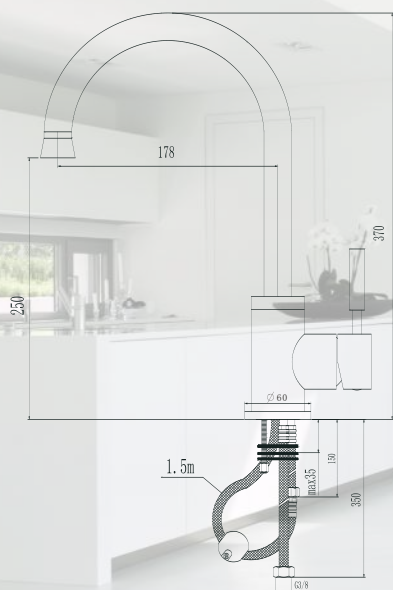

35mm ceramic cartritge

M-10 3/8" - 500mm flexible hoses

EasyConnect security fix system

REF: PC35TEL502NKM

● NiquelCepillado | Nikel Brushed

EasyLife

Marti
1921
spain

GRANADA EXTRAIBLE