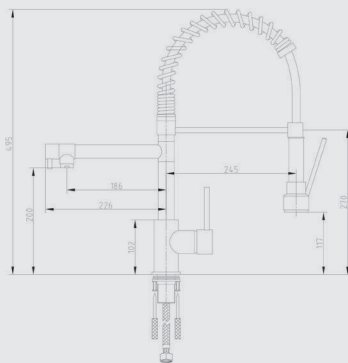

EasyLife

Flexyform

Grifería de Cocina Semi-Industrial 2 salidas

- Fabricado en Latón
- Acabado Cromado sistema Icewind
- Caño Dirigible reforzado con trenza acerolnox AISI316
- Teleducha Pro con sistema Stop
- Cartucho Cerámico de 35mm
- Montura Cerámica ON/OFF 90° indigestable
- Conexiones flexibles de 3/8" y 360mm certificadas
- Sistema de fijación de seguridad ProFix

- Semi-Industrial Sink mixer with lateral spout
- All Brass and strong spring
- Chrome finish Icewind system
- Extensible and Swivel Spout 360° sistem,
- Pro shower with stp system
- 35mm ceramic cartridge
- M-10 3/8" - 360mm flexible hoses
- ProFix security fix system