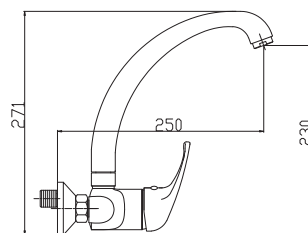

RIALTO

150mm

REF: 824024M52215CR

● Cromo|Chrome