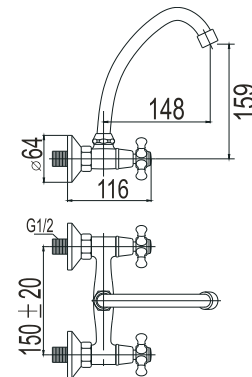

Old Series

1921
1921.61

Martí
1921
spain

1921

Mural, CañoAlto

- REF: 19CDD22H522CCR Cromo|Chrome
- REF: 19CDD22H522CPV Plata vieja|Old plate
- REF: 19CDD22H522CBR Bronce|Bronze
- REF: 19CDD22H522CCO Cobre|Cooper
- REF: 19CDD22H522CRU Rustico|Rustique
- REF: 19CDD22H522CRUCO Rustico cobreado|Copper Rustique