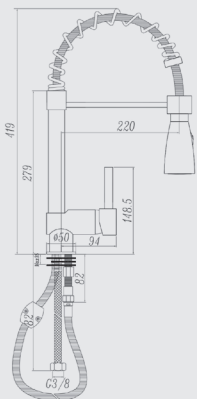

EasyLife

Flexyform

Grifería de Cocina Semi-Industrial

- Teleducha dos funciones.
- Cartucho cerámico 40mm
- Caño dirigible.
- Flexo cromado alta seguridad
- Trenza en acero inox AISI 316
- Conexiones flexibles certificadas
- Fijación de alta seguridad.

- Hand shower two functions
- 40mm ceramic cartridge
- Orientable spout
- Braid in stainless Steel aisi316
- Certified connections certified
- Hig security fixing system