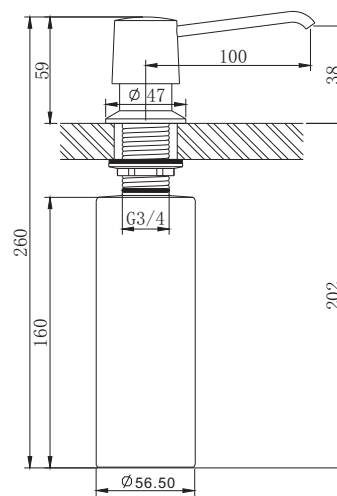

Accesorio|Jaboneras

JAB
Empotrada

REF: JAB260CR

● Cromo|Chrome

JABblack
Empotrada

REF: JAB260NE

● Negro|Black