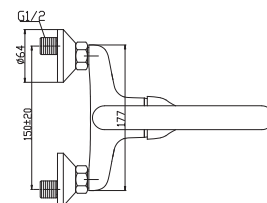

RIALTO

150mm

REF: 824024M52315CR

● Cromo|Chrome