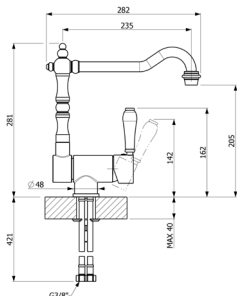

Old Series Majestic Abatible

Marti
1921
Spain

Abatible

- REF: MJ4024M504CR Cromo|Chrome
- REF: MJ4024M504BR Bronce|Bronze
- REF: MJ4024M504CO Cobre|Cooper
- REF: MJ4024M504RU Rustico|Rustique

Retro - Abatible