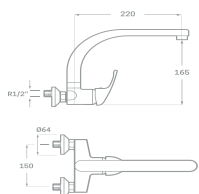

150mm

REF: 824024M52215KCR

● Cromo|Chrome