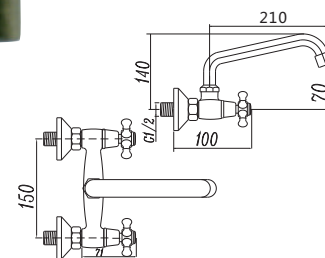

Retro - Mural